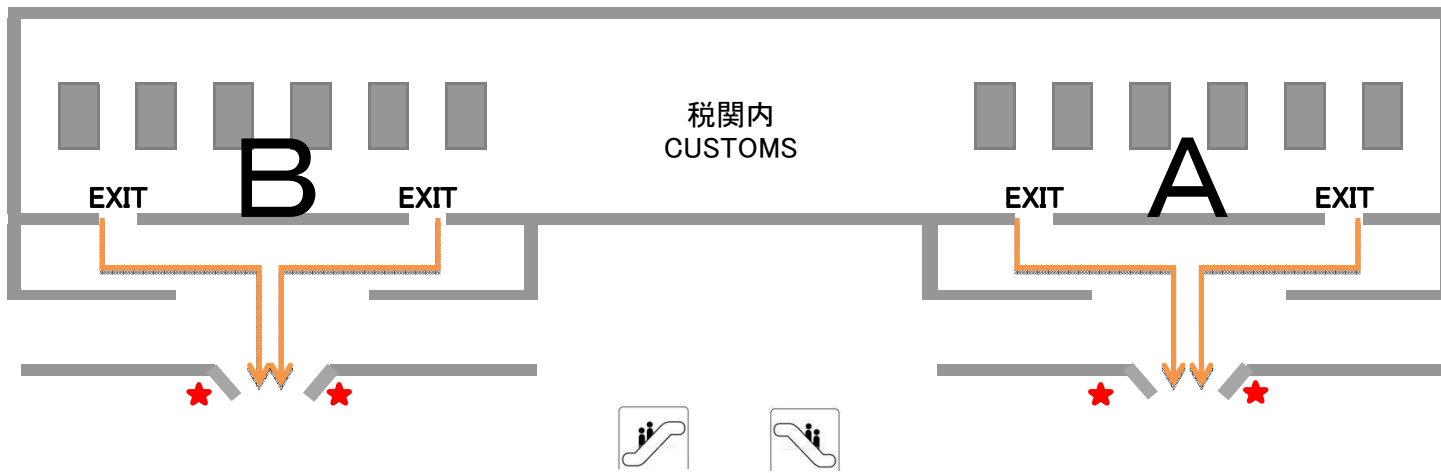

Meet&Assist Limousine Meeting Point Information

JAL(DOM)
CHECK-IN COUNTER
(国内線カウンター)

Narita Airport Terminal 2

We are waiting for you with your nameboard at a meeting point of your arrival lobby.

Narita Airport Terminal 1